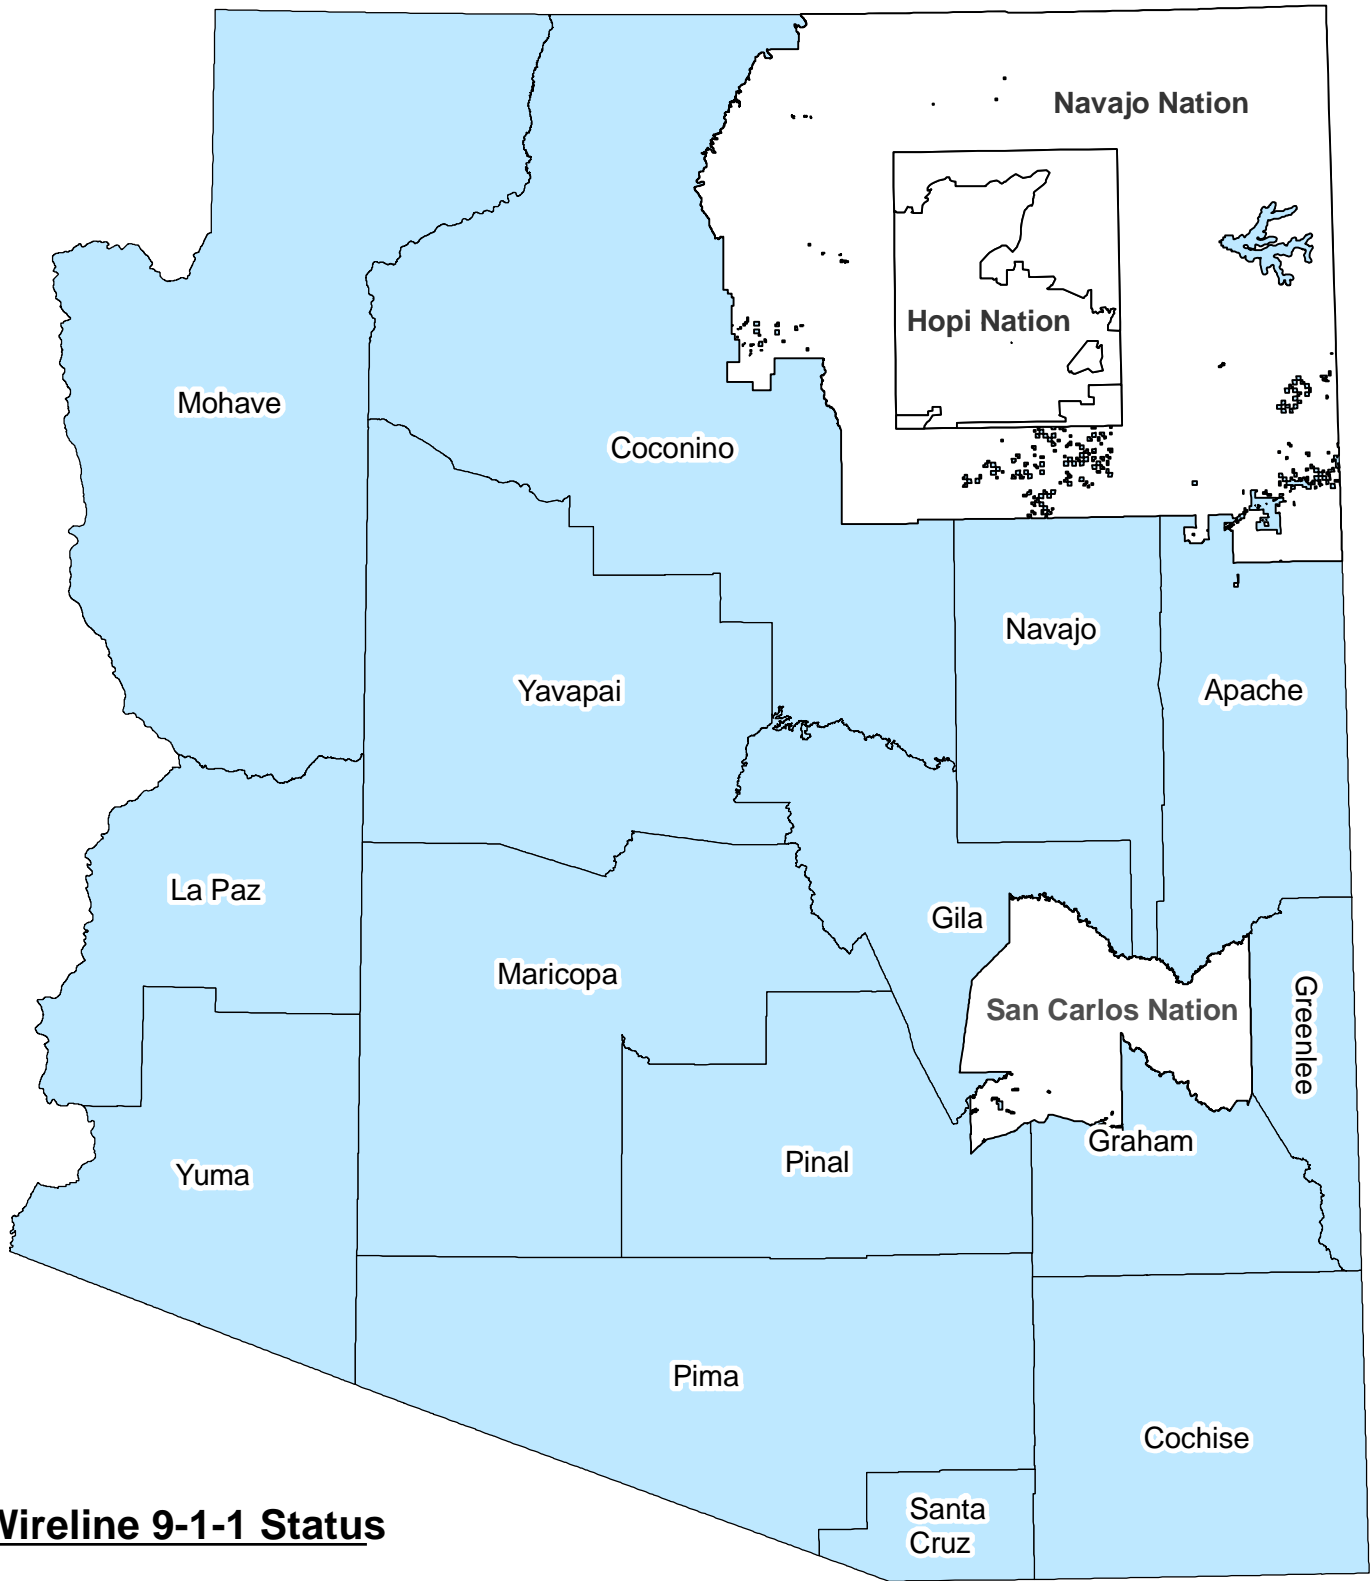

Arizona Wireline 9-1-1 Status

By County with Enhanced PSAP

Wireline 9-1-1 Status

-  Basic 9-1-1
-  Enhanced 9-1-1

Map as of April 2012

Created by Sandra Gilstad (sandra.gilstad@azdoa.gov)